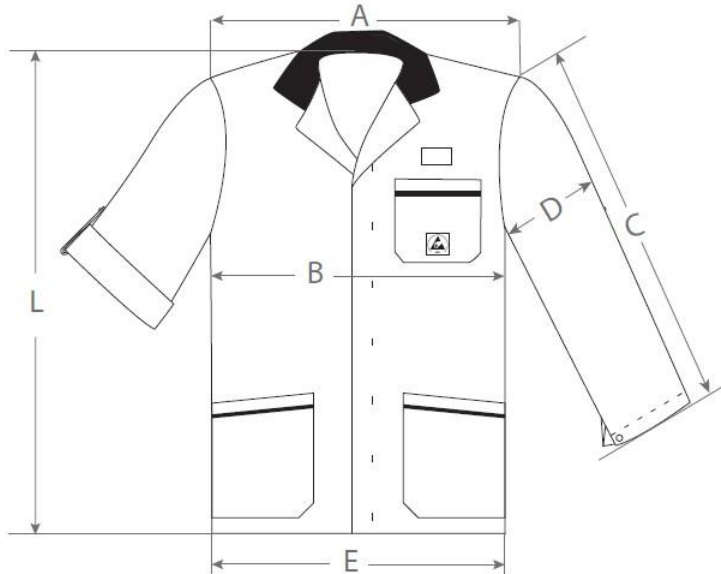

Table of sizes

Unisex ESD Lightweight Short Jacket

- A – Shoulder width
- B – Half breast circumference
- C – Length of sleeve
- D – Half sleeve circumference
- E – Half hip circumference
- L – Length

Size	A [cm]	B [cm]	C [cm]	D [cm]	E [cm]	L [cm]
XS	44	53	59	20	54	79
S	46	55	60	22	57	80
M	48	57	60	23	60	81
L	50	60	61	24	63	82
XL	52	63	62	25	66	82
2XL	55	68	63	27	69	84
3XL	58	72	64	28	72	85
4XL	61	76	65	30	75	86
5XL	64	80	66	31	78	87
6XL	64	84	67	33	81	88
7XL	66	88	68	34	84	89

Tolerance (unwashed): ± 1 cm

Shrinkage: Up to 5%